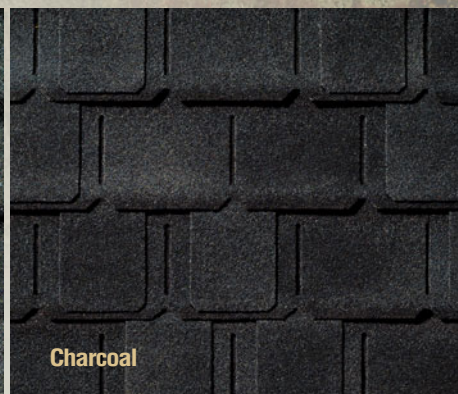

CAMELOT II

LIFETIME Designer SHINGLES

Camelot® II Shingles Embody All The Beauty Of Our Original Camelot® Shingles...At An Incredibly Affordable Price!

Each home becomes its family's own world. For the Mitchells, their den serves as a showcase for their daughter's show ribbons. Their backyard becomes a weekend flying zone. Even their striking Camelot® II roof does double duty as a runway for those occasional emergency landings.

The Mitchells.

They take quality time as a family very seriously. But they also find time for that extra-special moment together once the kids are tucked into bed.

Their house:
Contemporary.

Their roof:
Camelot® II in
Weathered Timber.

"With Their Dimensional Appearance And Slate-Like Design, Camelot® II Shingles Provide Classic Style And Refinement."

Charcoal

PREMIUM COLOR BLEND

PREMIUM COLOR BLEND*

Note: It is difficult to reproduce the color clarity and actual color blends of these products. Before selecting your color, please ask to see several full-size shingles.

*Uses premium color shingle granules in an exclusively formulated color blend.