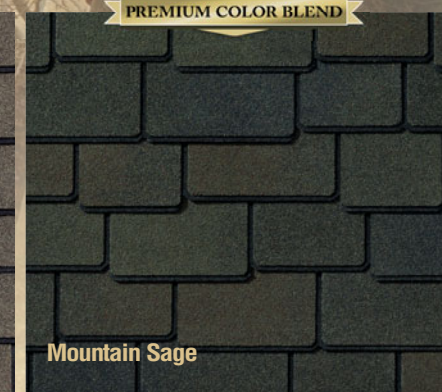

**Mesa Brown**

**Slate**

**Weathered Timber**  
(Only available in the Northeast, Southeast, and Central Areas)

PREMIUM COLOR BLEND\*

Note: It is difficult to reproduce the color clarity and actual color blends of these products. Before selecting your color, please ask to see several full-size shingles.

"Natural Charm Meets High Performance!"

The Hamiltons.  
Nature lovers.  
Their house:  
French Country.  
Their roof:  
Woodland® in  
Cedarwood Abbey.

The Rustic Look Of Hand-Cut European Shingles

Castlewood Gray

Tuscan Sunset

Woodberry Brown

Cedarwood Abbey

Mountain Sage

PREMIUM COLOR BLEND

Note: It is difficult to reproduce the color clarity and actual color blends of these products. Before selecting your color, please ask to see several full-size shingles.