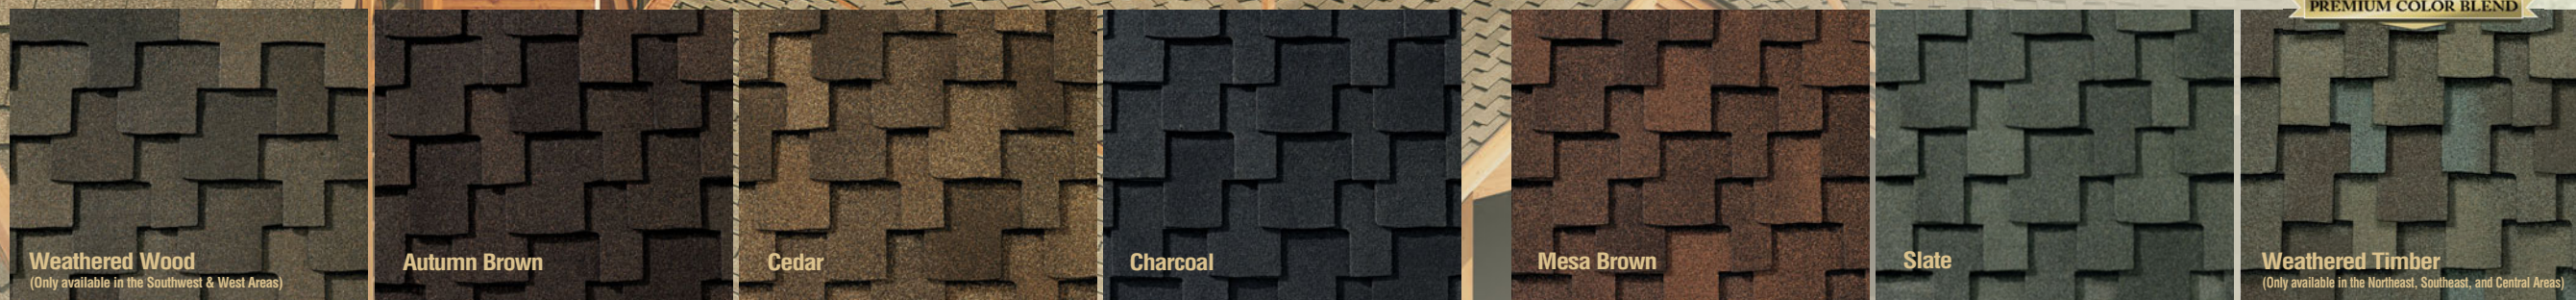

Weathered Wood
(Only available in the Southwest & West Areas)

Autumn Brown

Cedar

Charcoal

Mesa Brown

Slate

Weathered Timber
(Only available in the Northeast, Southeast, and Central Areas)

PREMIUM COLOR BLEND*

Note: It is difficult to reproduce the color clarity and actual color blends of these products. Before selecting your color, please ask to see several full-size shingles.

*Uses premium color shingle granules in an exclusively formulated color blend.