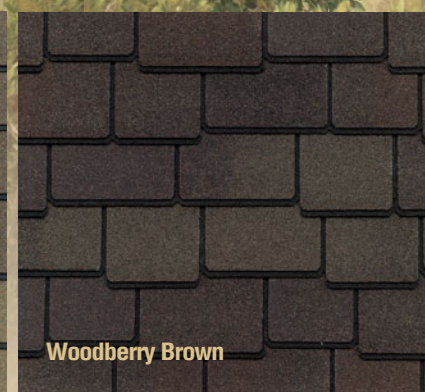

Woodberry Brown