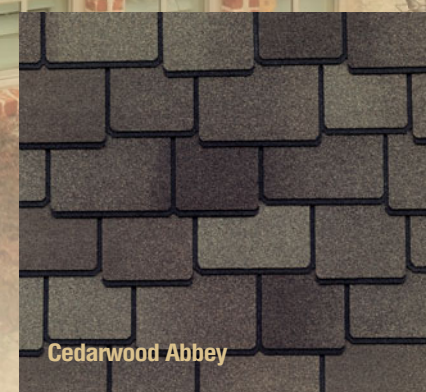

"Natural Charm Meets High Performance!"

The Hamiltons.  
Nature lovers.  
Their house:  
French Country.  
Their roof:  
Woodland® in  
Cedarwood Abbey.

The Rustic Look Of Hand-Cut European Shingles

Castlewood Gray

Tuscan Sunset

Woodberry Brown

Cedarwood Abbey

Mountain Sage

PREMIUM COLOR BLEND

Note: It is difficult to reproduce the color clarity and actual color blends of these products. Before selecting your color, please ask to see several full-size shingles.