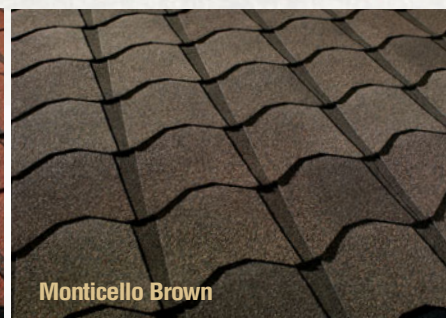

Valencia Sunset

Monticello Brown