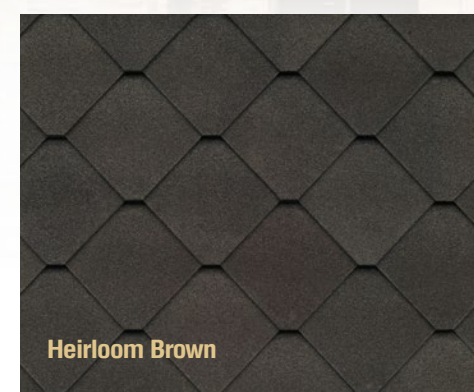

Chateau Gray

Heirloom Brown