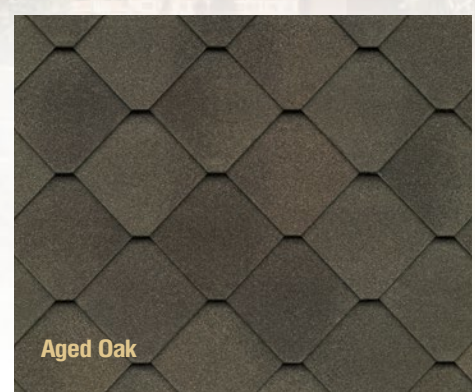

### The Smiths.

Live and breathe the arts.

Their house: French Country.

Their roof: Sienna® in Aged Oak.

Affordable Old World Elegance... In A Unique Diamond Shape

Heirloom Brown

Chateau Gray

Harbor Mist

Aged Oak

"Its Rich Appearance And Clean Lines Add Distinction To Any Home."

Note: It is difficult to reproduce the color clarity and actual color blends of these products. Before selecting your color, please ask to see several full-size shingles.