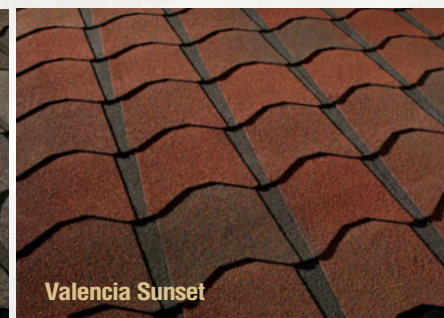

Valencia Sunset

"Traditional Beauty...
Affordable Luxury."

Note: It is difficult to reproduce the color clarity and actual color blends of these products. Before selecting your color, please ask to see several full-size shingles.